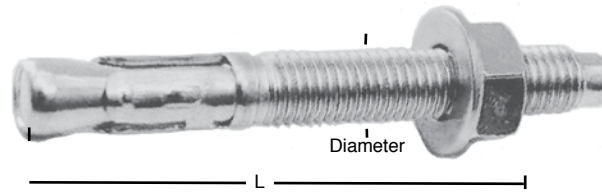

Wedge Anchors

Materials: This anchor is manufactured with zinc plated carbon steel body and expansion clip. Nut and washer are included.

Finish: Zinc plated

Stock No.	Description
	Dia. x L
WEDAN1245	1/2 x 4
WEDAN1255	1/2 x 5 1/2
WEDAN1270	1/2 x 7
WEDAN1280	1/2 x 8
WEDAN1285	1/2 x 8 1/2
WEDAN1290	1/2 x 9
WEDAN1210	1/2 x 10
WEDAN5850	5/8 x 5
WEDAN5860	5/8 x 6
WEDAN5870	5/8 x 7
WEDAN5885	5/8 x 8 1/2
WEDAN5890	5/8 x 9
WEDAN5810	5/8 x 10
WEDAN5812	5/8 x 12

Stock No.	Description
	Dia. x L
WEDAN34475	3/4 x 4 3/4
WEDAN3455	3/4 x 5 1/2
WEDAN34625	3/4 x 6
WEDAN3470	3/4 x 7
WEDAN3485	3/4 x 8 1/2
WEDAN3490	3/4 x 9
WEDAN3410	3/4 x 10
WEDAN3412	3/4 x 12